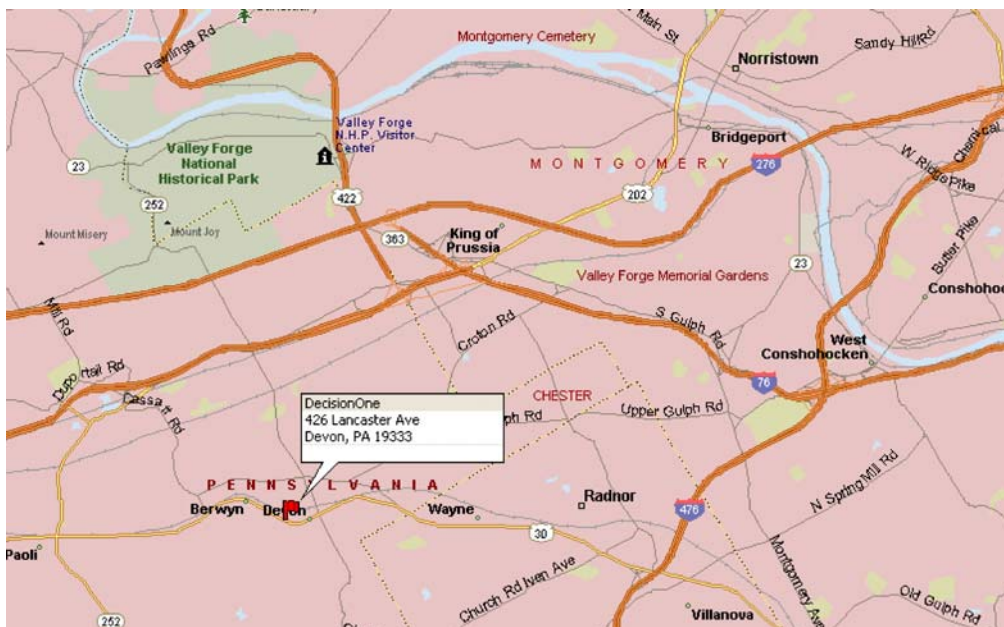

Take I-95 South. Merge onto I-476 North. Take I-476 to US 30 Exit (St. Davids/Villanova). Turn left onto East Lancaster Avenue/US 30. DecisionOne will be on the left (approximately 4 miles).

Directions from King of Prussia:

Directions from West Chester:

Take Route 202 North to the Chesterbrook Boulevard Exit. Turn right onto Chesterbrook Blvd. Chesterbrook Blvd becomes Cassatt Road. Turn right onto Howelville Road. Turn left on Old Lancaster Road. Turn right on Lancaster Avenue/US 30. DecisionOne will be on left (approximately 0.7 miles).

Directions from Wilmington and points South:

Take I-95 North to I-495 North. Merge onto I-95 North. Merge onto I-476 North via Exit 7. Take I-476 to US 30 Exit (St. Davids/Villanova). Turn left onto East Lancaster Avenue/US 30. DecisionOne will be on the left (approximately 4 miles).

Directions from New York and points North:

Take I-95 South to the New Jersey Turnpike South. Take Exit 6 (Pennsylvania Turnpike/I-276). New Jersey Turnpike becomes I-276 along with the Pennsylvania Turnpike. Merge onto I-476 South (Philadelphia/Chester). Take the US 30 West Exit (St. Davids/Villanova). Turn left onto East Lancaster Avenue/US 30. DecisionOne will be on the left (approximately 4 miles).